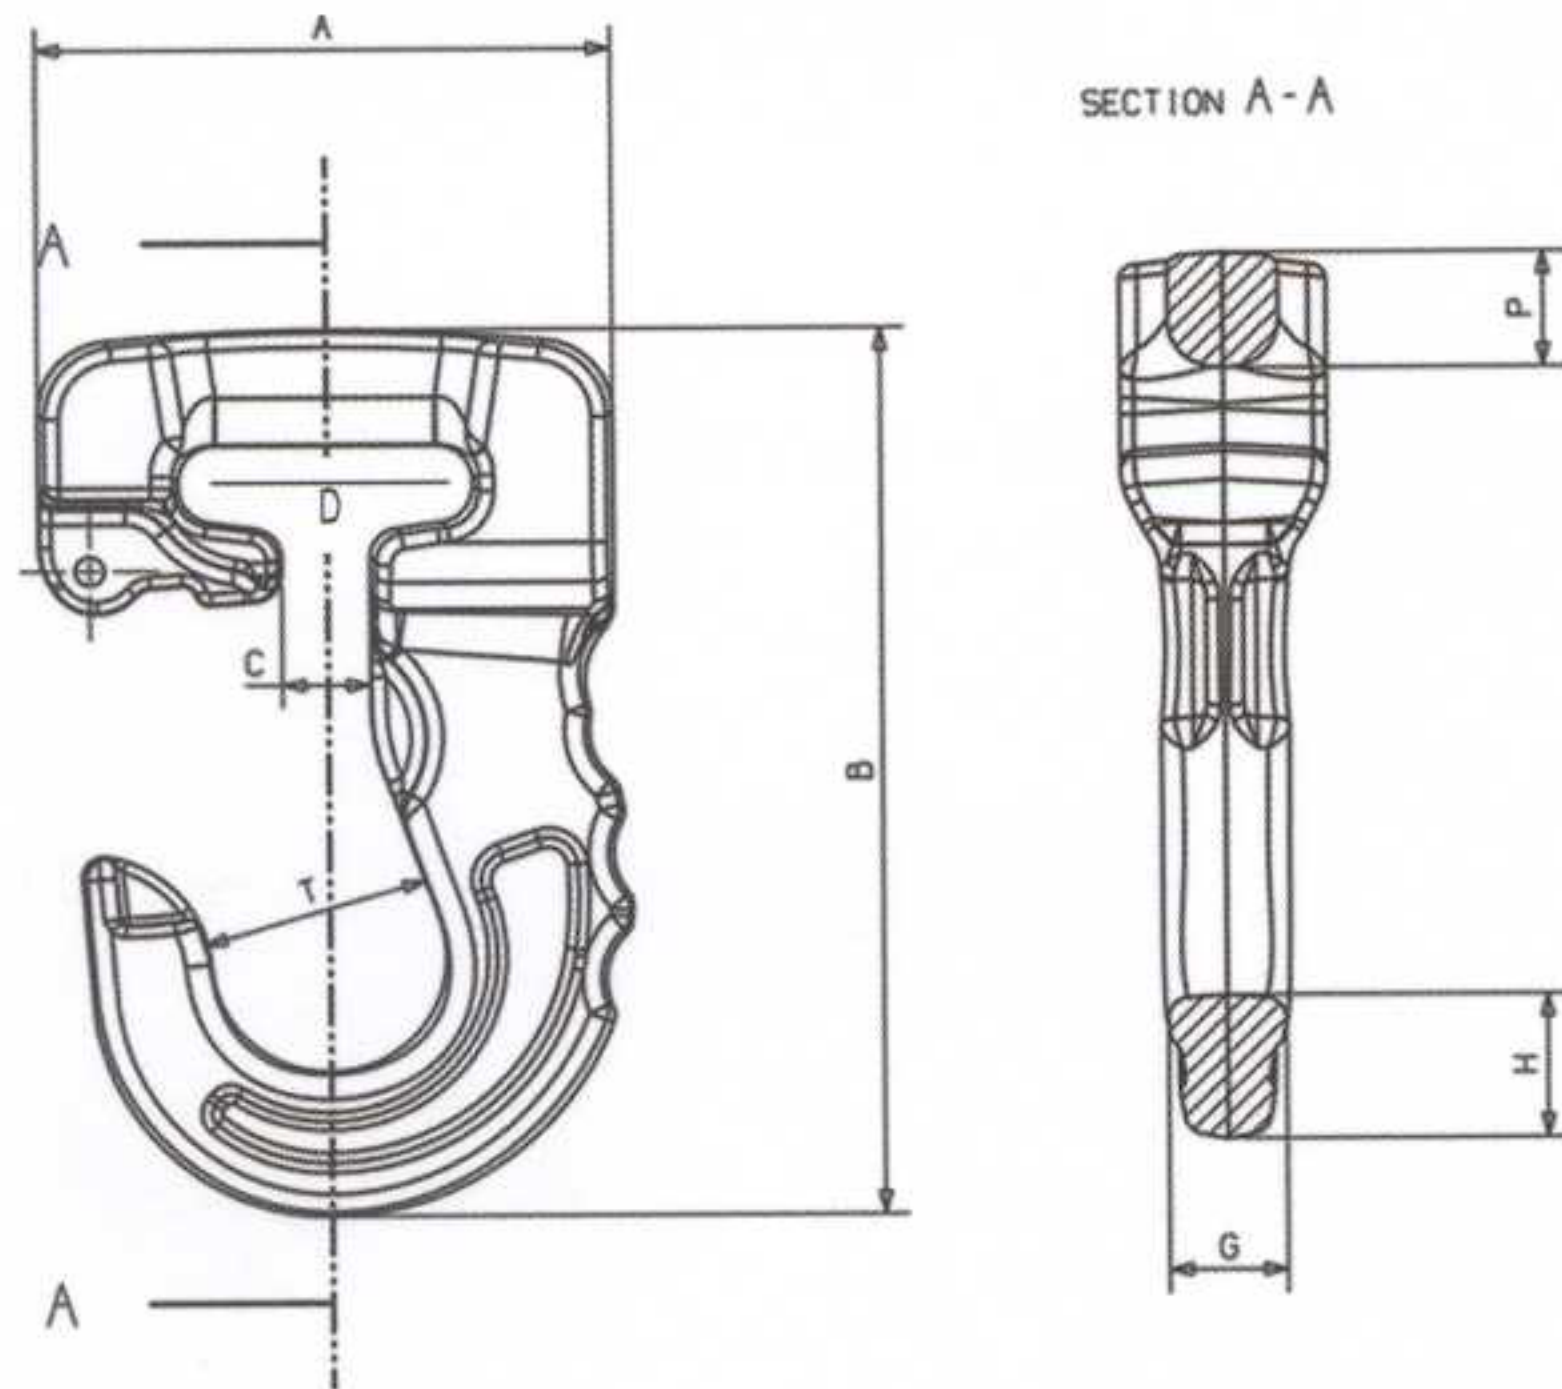

SYNTHETIC SLING HOOKS

PURPLE
SYNTHETIC
ALLOY SLING HOOK

GREEN
SYNTHETIC
ALLOY SLING HOOK

YELLOW
SYNTHETIC
ALLOY SLING HOOK

Synthetic Sling Hook color coded matching Round Sling of same color, with 5:1SF

Code	Color	Dimensions in Inches								Weight/pc, lbs	Work Load Limit, lbs
		A	B	C	D	G	H	P	T		
CJ01T1	Purple	3.07	4.84	0.47	1.61	0.67	0.79	0.63	1.22	1.54	2,600
CJ02T2	Green	3.58	5.83	0.75	1.77	0.83	1.02	0.67	1.57	2.65	5,300
CJ03T3	Yellow	4.45	6.89	0.83	2.17	0.98	1.26	0.98	1.97	4.85	8,400